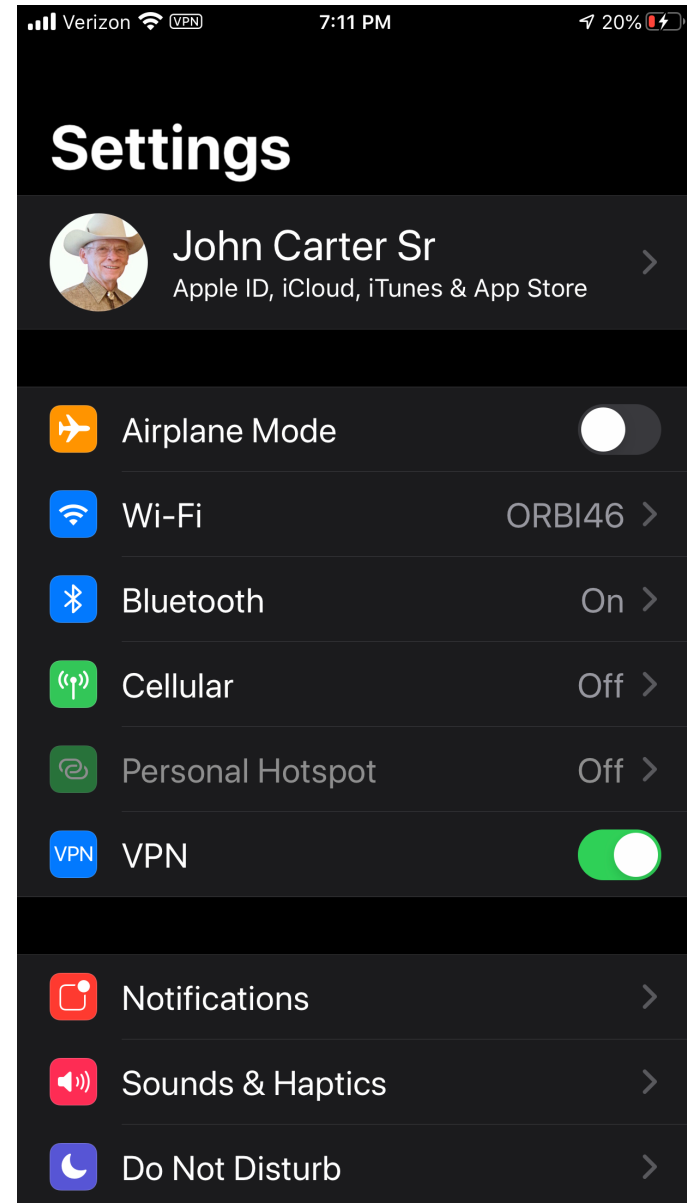

If you find this page useful, please [Bookmark & Share](#) it. Thank you.

Apple Computer

- [eMac G4/700](#)
- [eMac G4/800](#)

AirPort

- [802.11b \(Optional\)](#)
- [802.11b \(Optional\)](#)

iPhone

iPhone

- Settings

iPhone

- Settings
 - Wi-Fi

iPhone

- Settings
 - Wi-Fi
 - iPhone 8: 802.11ac Wi-Fi with MIMO
 - iPhone Xr: 802.11ac Wi-Fi with 2x2 MIMO
 - iPhone 11: 802.11ax Wi-Fi 6 with 2x2 MIMO
 - iPhone 11 Pro: 802.11ax Wi-Fi 6 with 2x2 MIMO