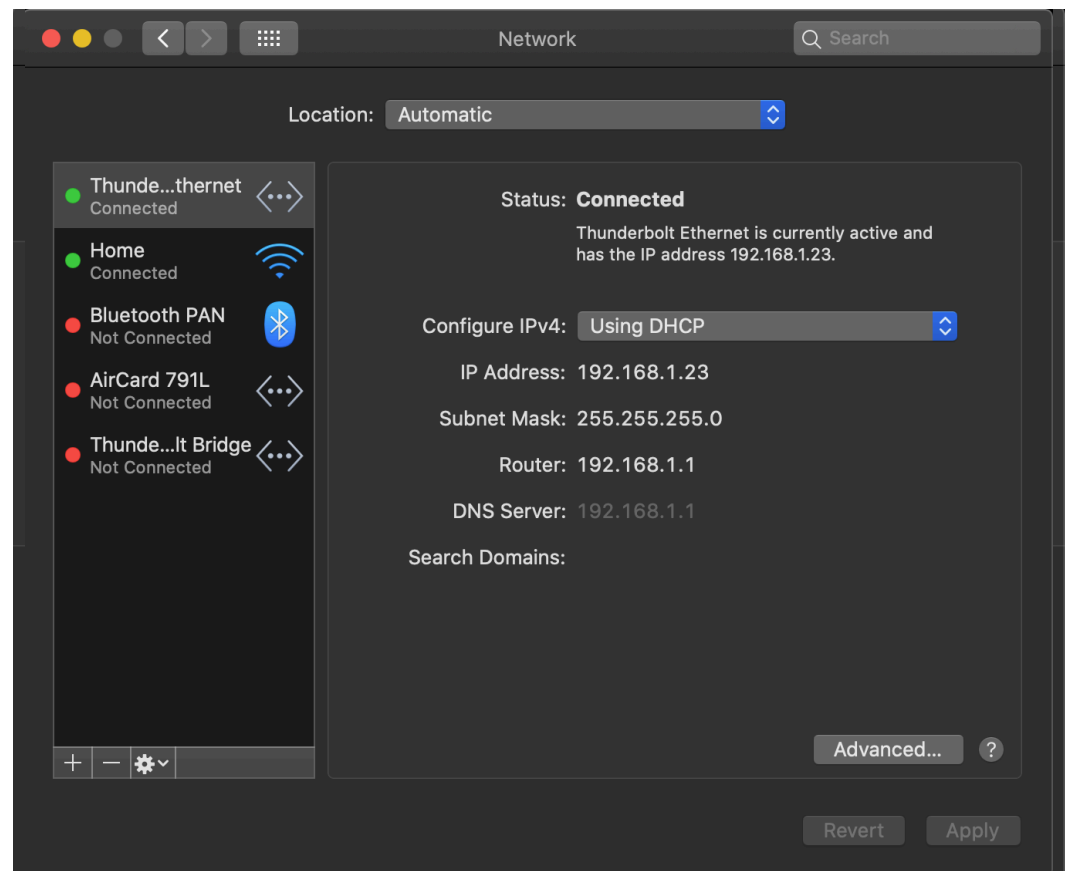

- System Preferences
 - Network

macOS

- System Preferences
 - Network
 - Advanced
 - TCP/IP
 - DNS

Find your Mac

- List of Wi-Fi specs
 - https://everymac.com/systems/by_capability/macs-with-airport-airport-extreme.html