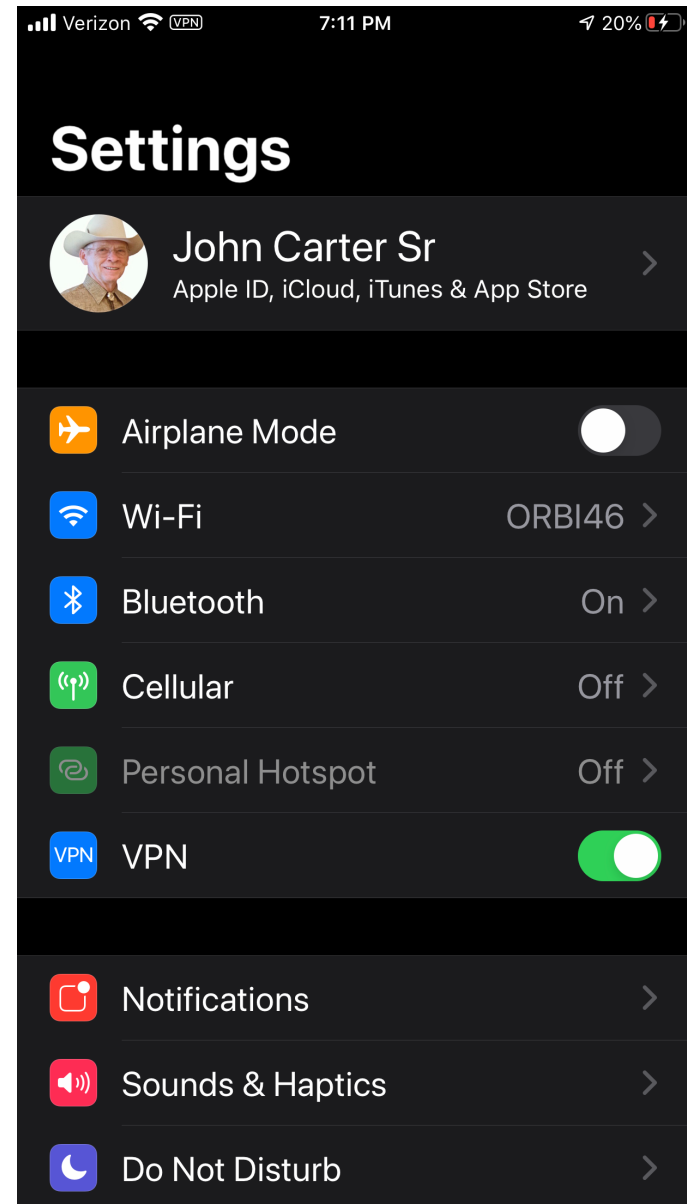

If you find this page useful, please [Bookmark & Share](#) it. Thank you.

Apple Computer

- [eMac G4/700](#)
- [eMac G4/800](#)

AirPort

- [802.11b \(Optional\)](#)
- [802.11b \(Optional\)](#)

iPhone

iPhone

- Settings

iPhone

- Settings
 - Wi-Fi

iPhone

- Settings
 - Wi-Fi
 - iPhone 8: 802.11ac Wi-Fi with MIMO
 - iPhone Xr: 802.11ac Wi-Fi with 2x2 MIMO
 - iPhone 11: 802.11ax Wi-Fi 6 with 2x2 MIMO
 - iPhone 11 Pro: 802.11ax Wi-Fi 6 with 2x2 MIMO