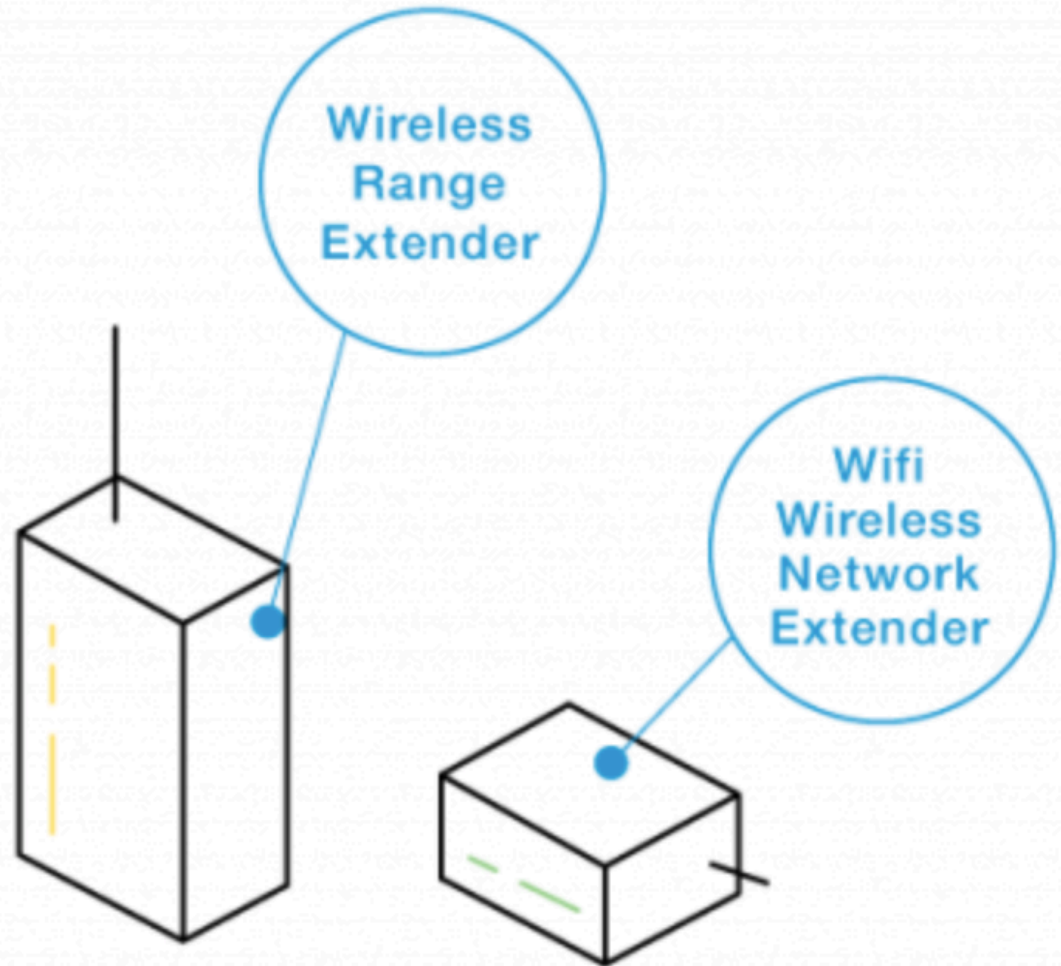

Beamforming

- 802.11n, 802.11ac
- Requires MIMO
 - Multiple in-out
- \$139

Beamforming

Today's WiFi

802.11ac Beamforming Technology

Wi-Fi Boosters

Wireless Repeaters

Wireless Range Extenders

802.11ac,n

Wi-Fi Network Extenders

802.11ac

Actiontec®

Powerline Adapter

Not a Wi-Fi extender solution.

eero

802.11a/b/g/n/ac
Dual Band or Tri-band options
Beamforming