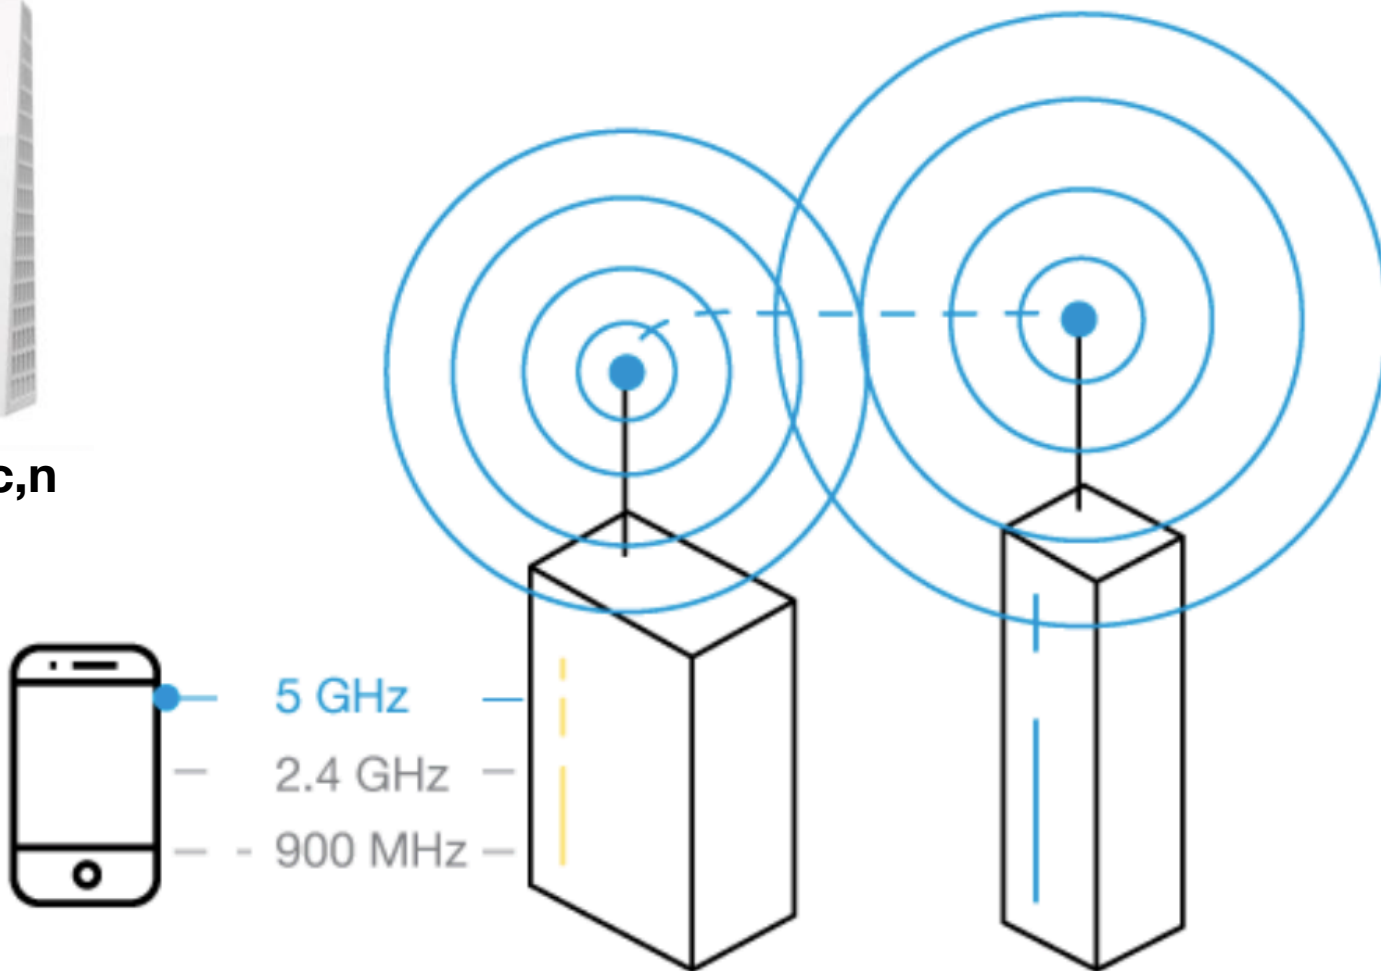

Wi-Fi Standards

- 802.11b
- 802.11a
- 802.11g
- 802.11n (Wi-Fi 4 dual band)
- 802.11ac (Wi-Fi 5, supports beamforming)
- 802.11ax (Wi-Fi 6)

Beamforming

Beamforming

- 802.11n, 802.11ac

Beamforming

- 802.11n, 802.11ac
- Requires MIMO
 - Multiple in-out

Beamforming

- 802.11n, 802.11ac
- Requires MIMO
 - Multiple in-out
- \$139

Beamforming

Today's WiFi

802.11ac Beamforming Technology

Wi-Fi Boosters

Wireless Repeaters

Wireless Range Extenders

802.11ac,n

Wi-Fi Network Extenders

802.11ac

Actiontec®

Powerline Adapter

Not a Wi-Fi extender solution.

eero

802.11a/b/g/n/ac
Dual Band or Tri-band options
Beamforming