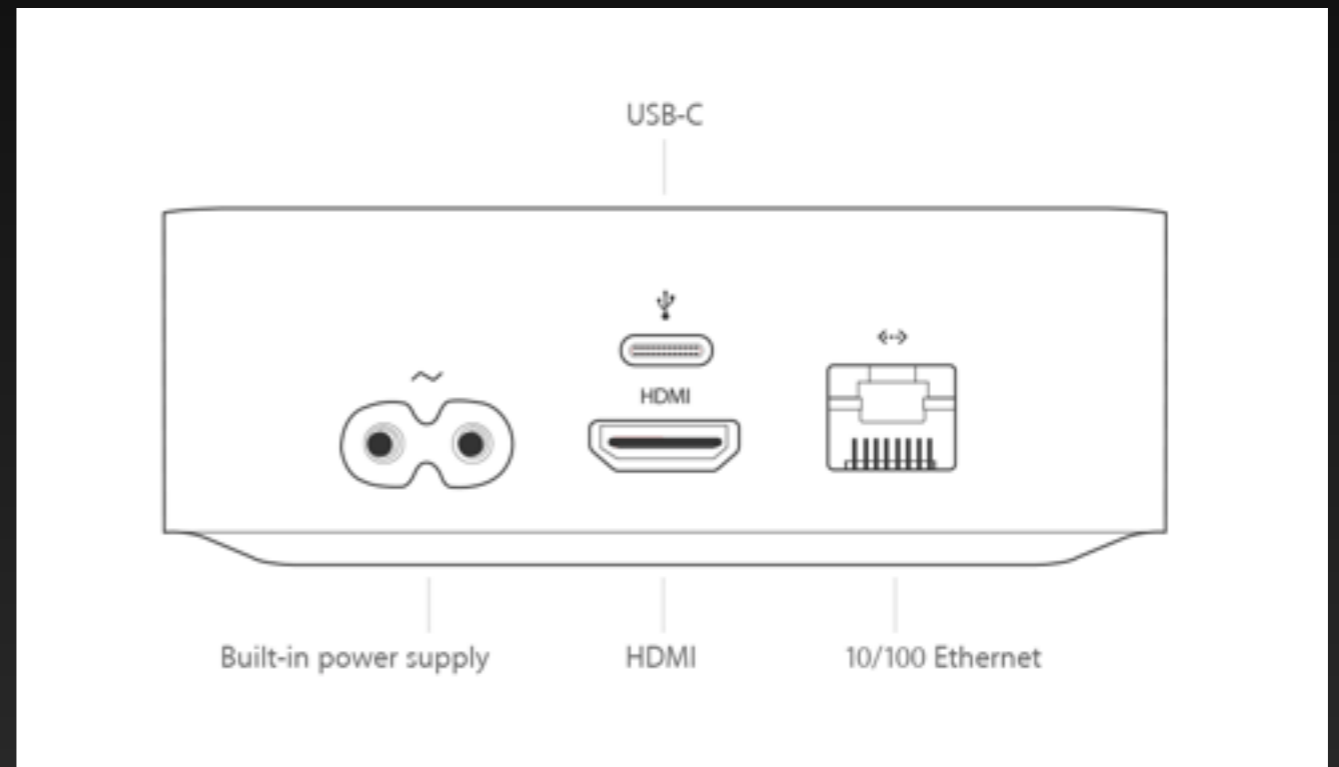

- HDMI (720p or 1080p)
- 10/100BASE-T Ethernet
- Wi-Fi (802.11 a/b/g/n)
- Optical audio
- IR receiver
- Micro-USB (for service and support)

Identify Your Apple TV

Apple TV HD

Previously Apple TV (4th generation)

- HDMI 1.4 (720p or 1080p)
- 10/100BASE-T Ethernet
- Wi-Fi (802.11 a/b/g/n/ac with MIMO)
- Bluetooth 4.0 wireless technology
- IR receiver
- USB-C (for service and support)
- Built-in power supply

Identify Your Apple TV