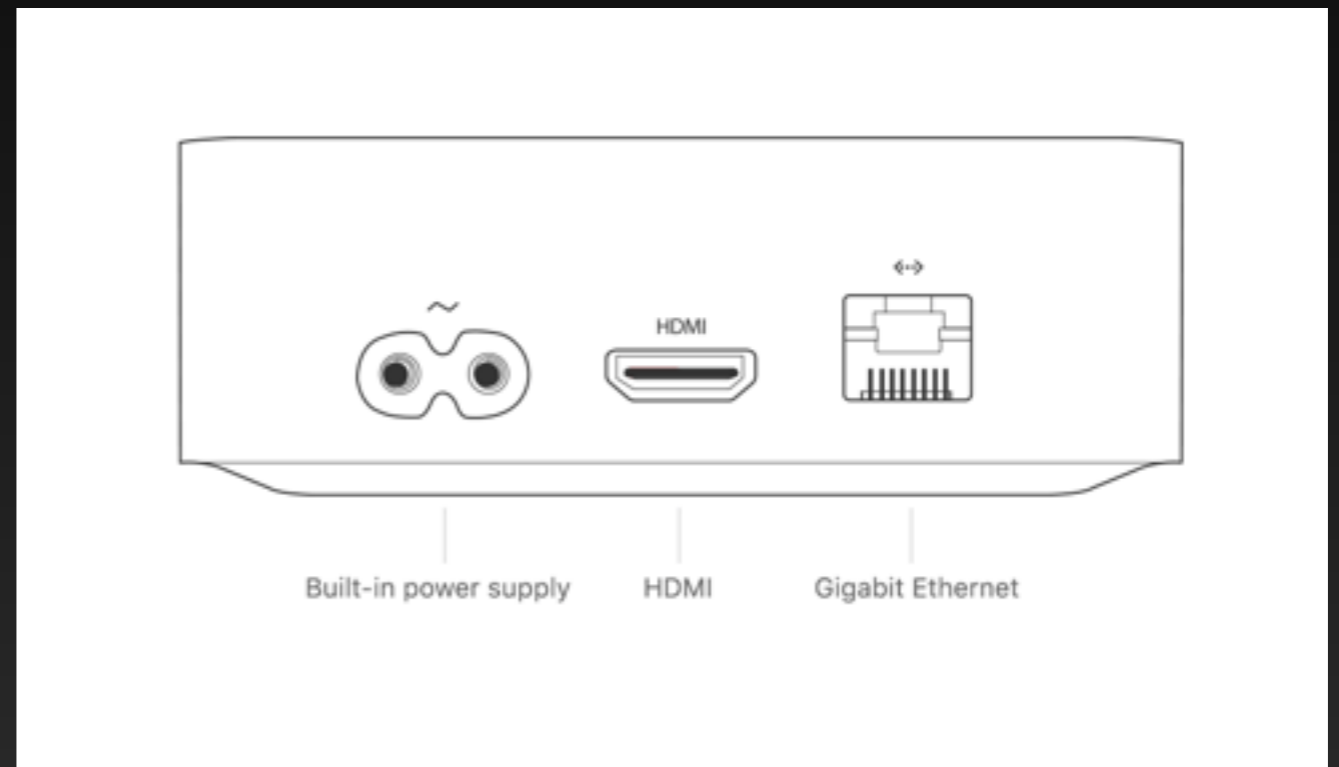

Apple TV 4K (1st generation)

- HDMI 2.0 (2160p, Dolby Vision, and HDR10)
- Gigabit Ethernet
- 802.11ac Wi-Fi with MIMO; simultaneous dual band (2.4GHz and 5GHz)
- Bluetooth 5.0 wireless technology
- IR receiver

Identify Your Apple TV

[Apple TV 4K \(2nd generation\)](#)

Year introduced: 2021

Color: Black

Capacity: 32 GB or 64 GB

Model number: A2169

[Siri Remote \(2nd generation\)](#) or [Apple TV Remote \(2nd generation\)](#)¹

Identify Your Apple TV

Apple TV 4K (2nd generation)

- HDMI 2.1 (up to 4K60 HDR10 and Dolby Vision video output, 2160p)
- Gigabit Ethernet
- 802.11ax Wi-Fi 6 with MIMO; simultaneous dual band (2.4GHz and 5GHz)
- Bluetooth 5.0 wireless technology
- Thread
- IR receiver