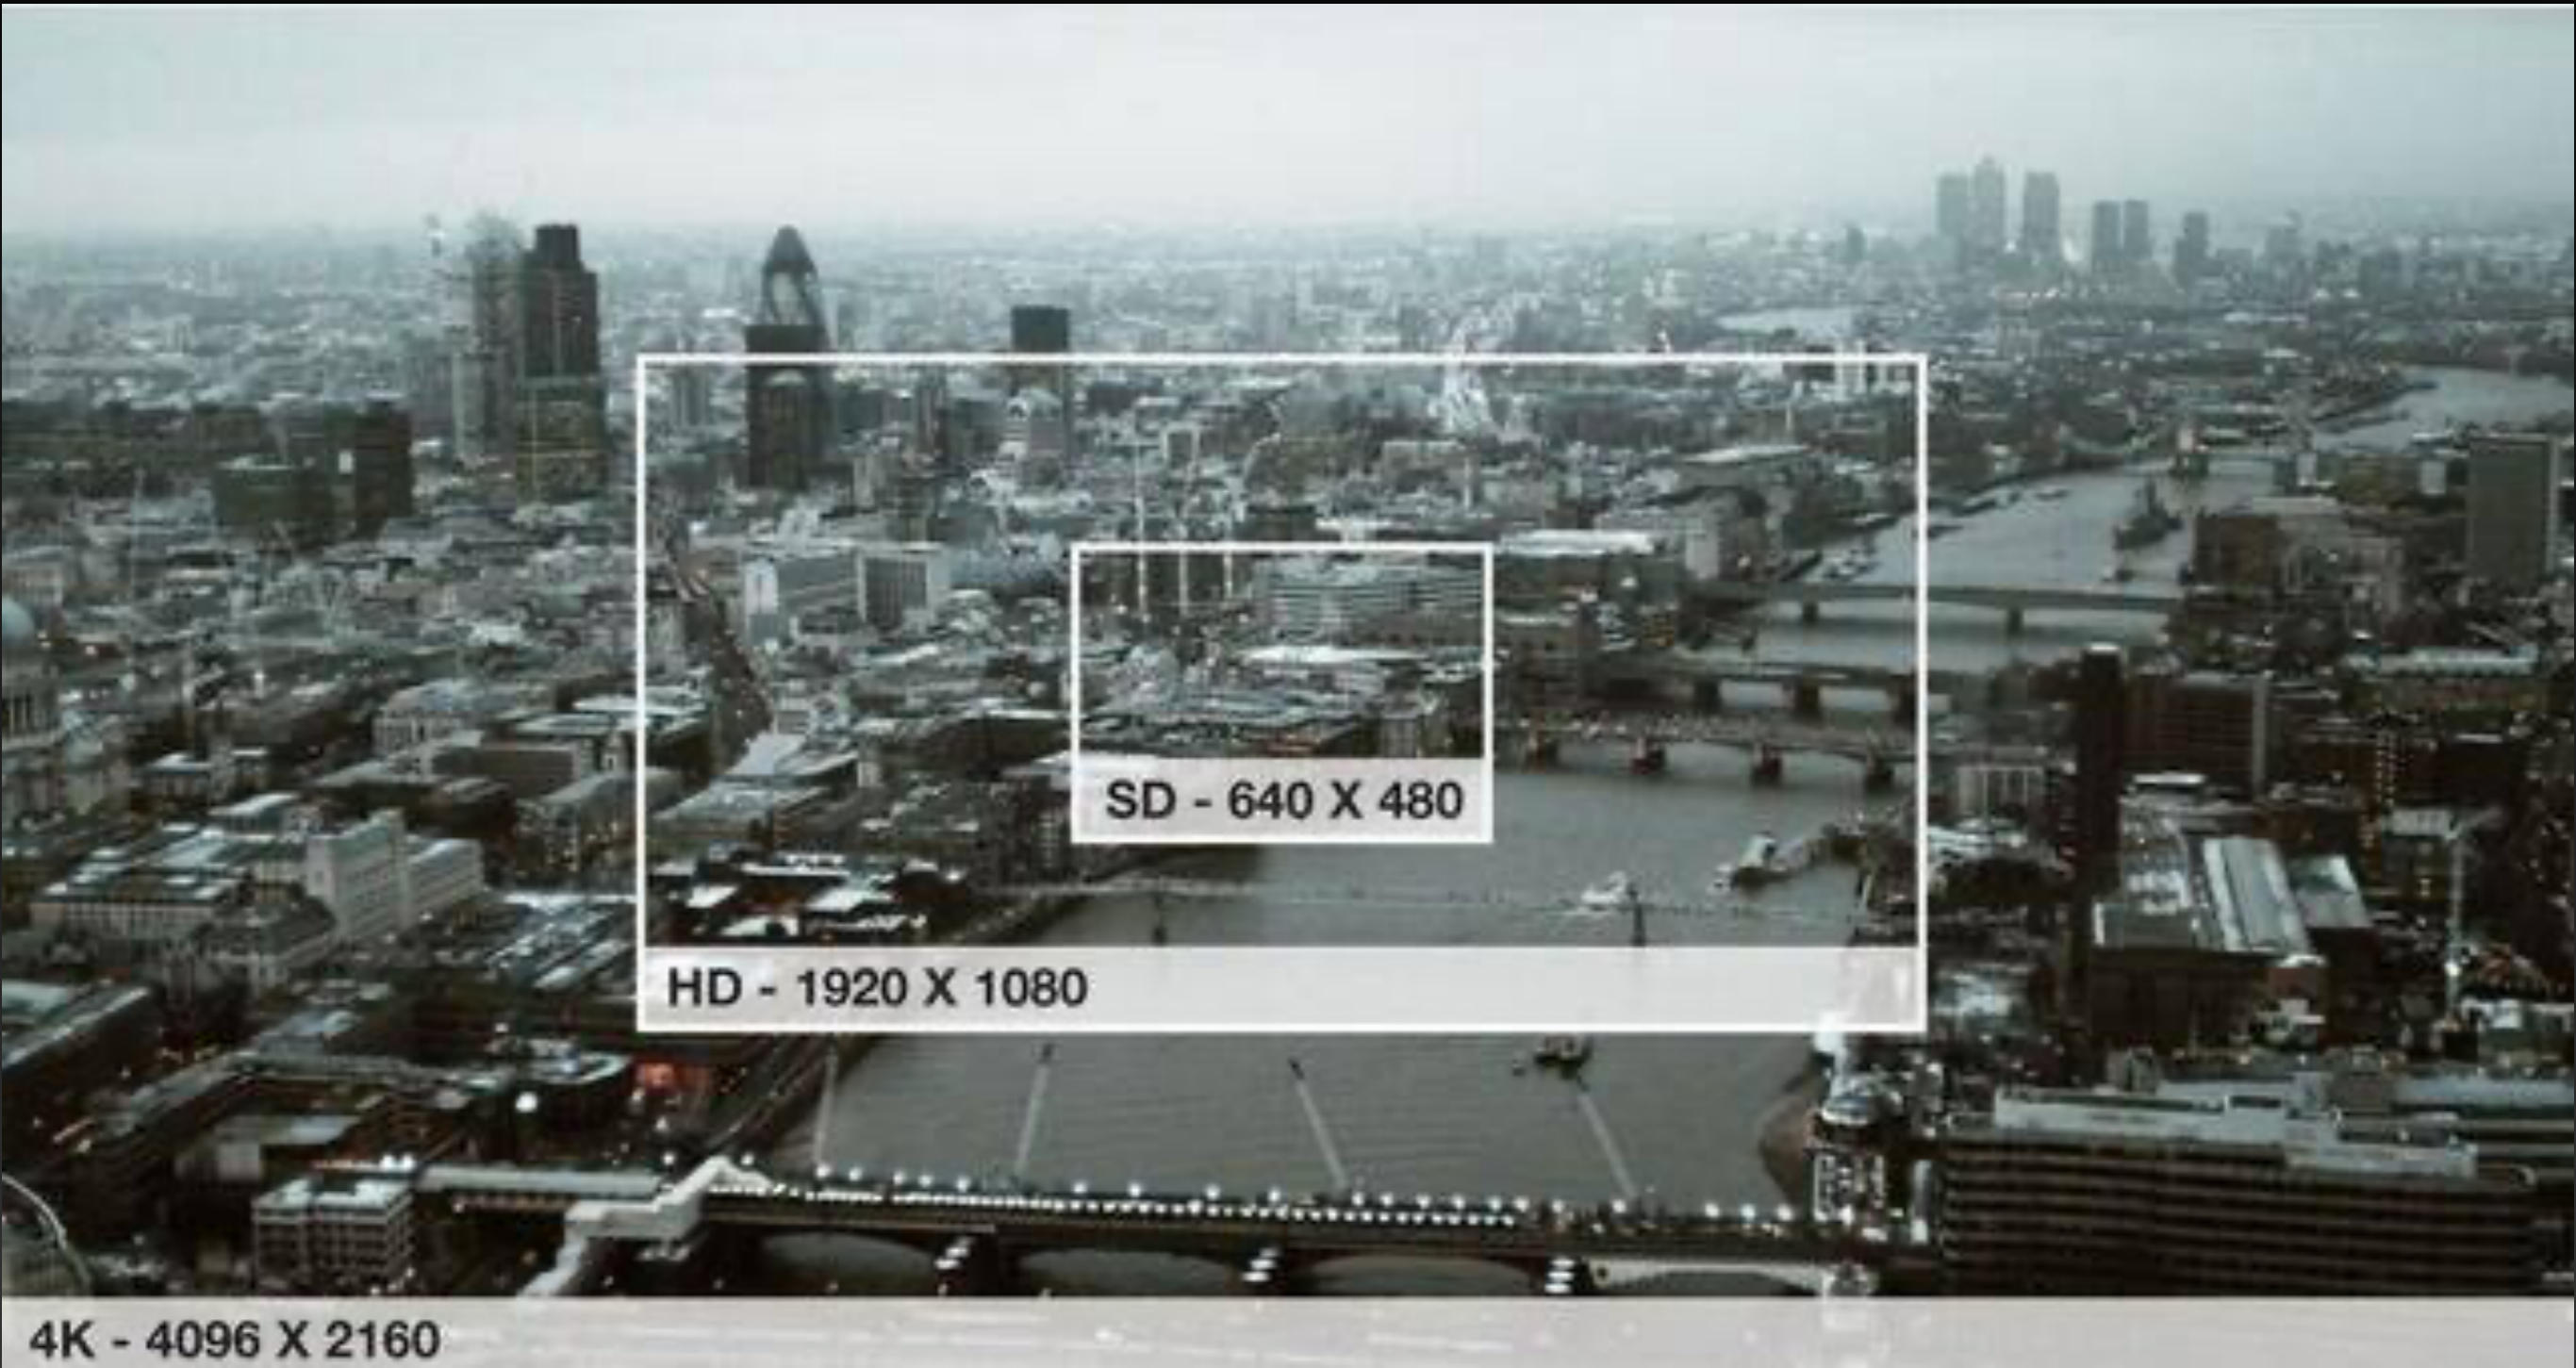

Full HD means 1920 x 1080 resolution.

Ultra HD is usually 3840 x 2160 resolution.

4K is a resolution of 4096 x 3112.

(The Apple TV4K2 is 4096 x 2160)

The Basics

Full HD means 1920 x 1080 resolution.

Ultra HD is usually 3840 x 2160 resolution.

4K is a resolution of 4096 x 3112.

High Dynamic Range (HDR) - tonal quality

Tonal Quality

Resolution

SD - 640 X 480

HD - 1920 X 1080

4K - 4096 X 2160

Aspect Ratio