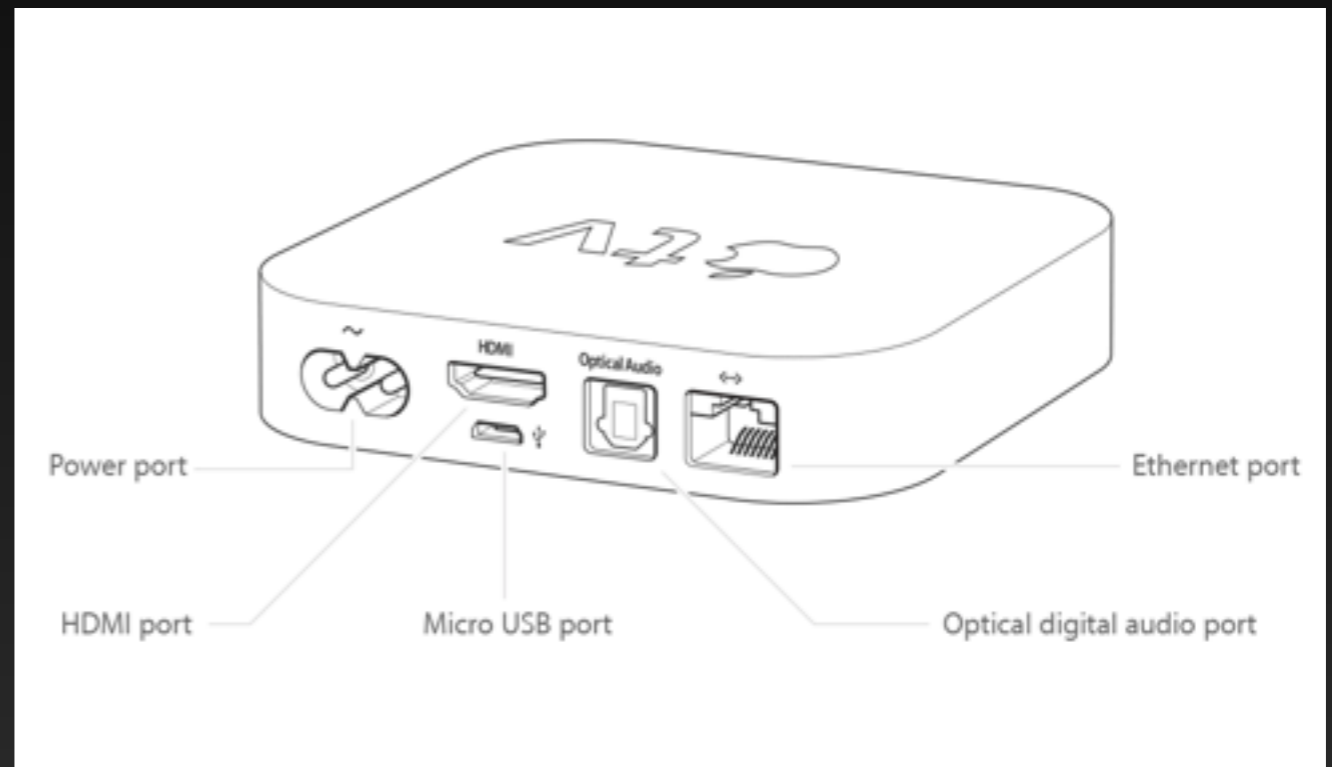

Apple TV (1st generation)

- HDMI and component video (480p or 720p)
- 10/100BASE-T Ethernet
- Wi-Fi (802.11b/g/n)
- Optical and RCA stereo audio
- IR receiver
- USB 2.0 (for service and support)

Identify Your Apple TV

[Apple TV \(2nd generation\)](#)

Year introduced: 2010

Color: Black

Model number: A1378

[Apple Remote \(aluminum\)](#)

Identify Your Apple TV

Apple TV (2nd generation)

- HDMI (720p)
- 10/100BASE-T Ethernet
- Wi-Fi (802.11a/b/g/n)
- Optical audio
- IR receiver
- Micro-USB (for service and support)

- HDMI (720p or 1080p)
- 10/100BASE-T Ethernet
- Wi-Fi (802.11 a/b/g/n)
- Optical audio
- IR receiver
- Micro-USB (for service and support)

Identify Your Apple TV

Apple TV HD

Previously Apple TV (4th generation)