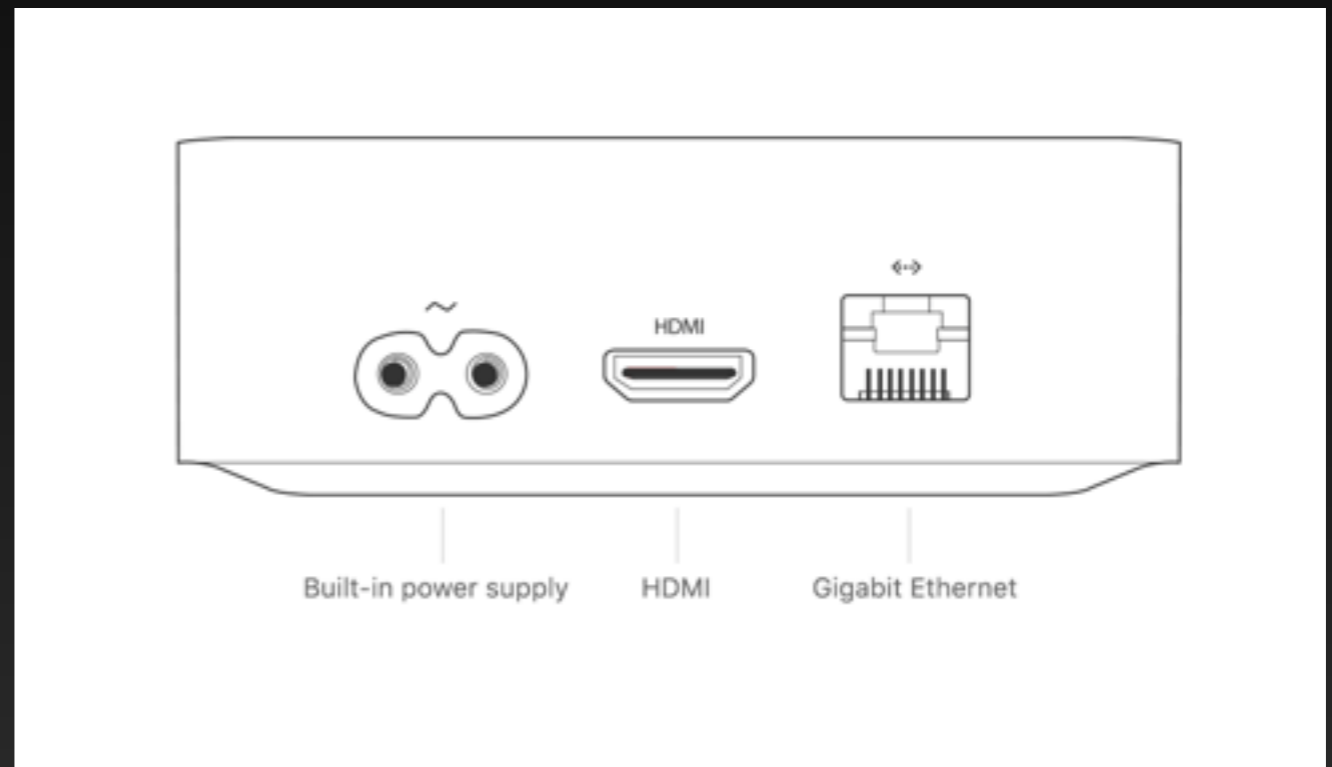

- HDMI 1.4 (720p or 1080p)
- 10/100BASE-T Ethernet
- Wi-Fi (802.11 a/b/g/n/ac with MIMO)
- Bluetooth 4.0 wireless technology
- IR receiver
- USB-C (for service and support)
- Built-in power supply

Identify Your Apple TV

Apple TV 4K (1st generation)

Year introduced: 2017

Color: Black

Capacity: 32 GB or 64 GB

Model number: A1842

[Siri Remote \(1st generation\)](#) or [Apple TV Remote \(1st generation\)](#)¹

Identify Your Apple TV

Apple TV 4K (1st generation)

- HDMI 2.0 (2160p, Dolby Vision, and HDR10)
- Gigabit Ethernet
- 802.11ac Wi-Fi with MIMO; simultaneous dual band (2.4GHz and 5GHz)
- Bluetooth 5.0 wireless technology
- IR receiver