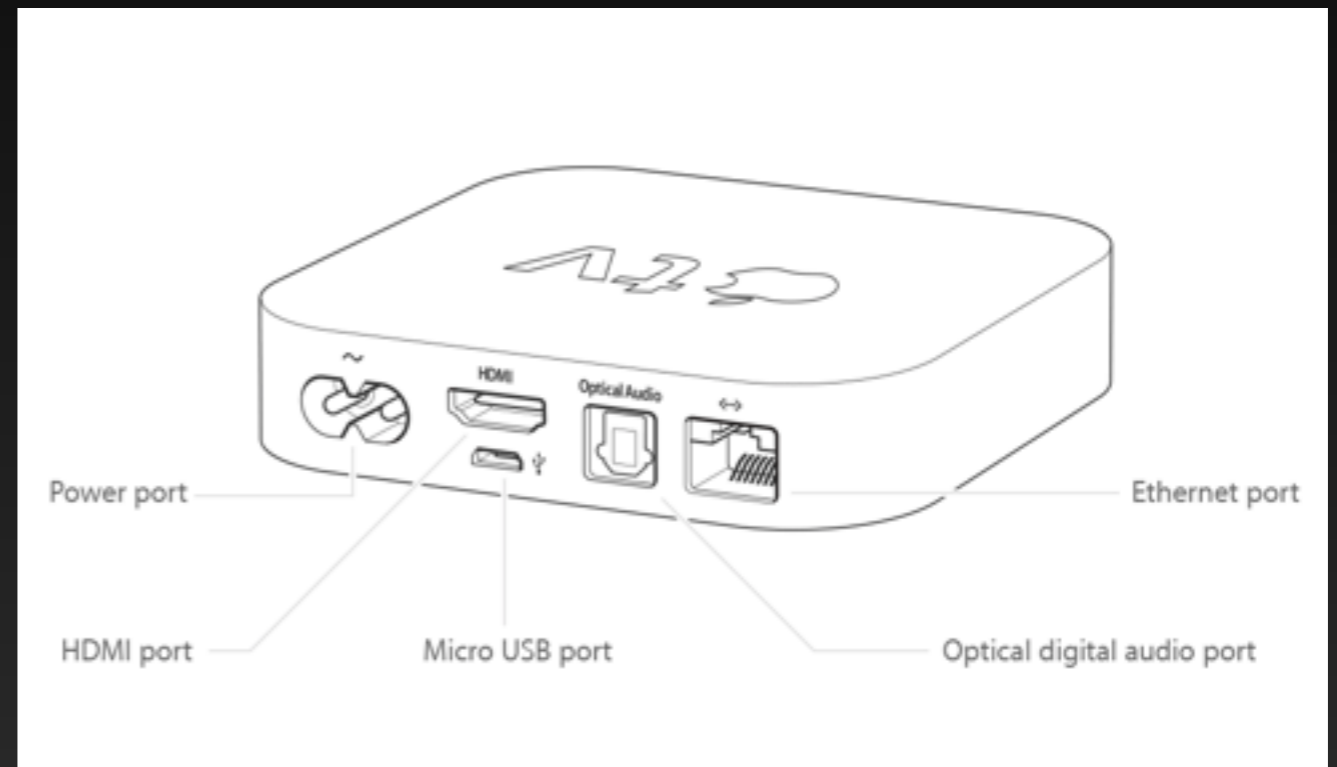

Apple TV (1st generation)

- HDMI and component video (480p or 720p)
- 10/100BASE-T Ethernet
- Wi-Fi (802.11b/g/n)
- Optical and RCA stereo audio
- IR receiver
- USB 2.0 (for service and support)

Identify Your Apple TV

[Apple TV \(2nd generation\)](#)

Year introduced: 2010

Color: Black

Model number: A1378

[Apple Remote \(aluminum\)](#)

Identify Your Apple TV

Apple TV (2nd generation)

- HDMI (720p)
- 10/100BASE-T Ethernet
- Wi-Fi (802.11a/b/g/n)
- Optical audio
- IR receiver
- Micro-USB (for service and support)

Identify Your Apple TV

[Apple TV \(3rd generation\)](#)

Year introduced: 2012

Color: Black

Model number: A1427 or A1469 for Rev A

[Apple Remote \(aluminum\)](#)

Identify Your Apple TV

Apple TV (3rd generation)

- HDMI (720p or 1080p)
- 10/100BASE-T Ethernet
- Wi-Fi (802.11 a/b/g/n)
- Optical audio
- IR receiver
- Micro-USB (for service and support)

Identify Your Apple TV

Apple TV HD

Previously Apple TV (4th generation)