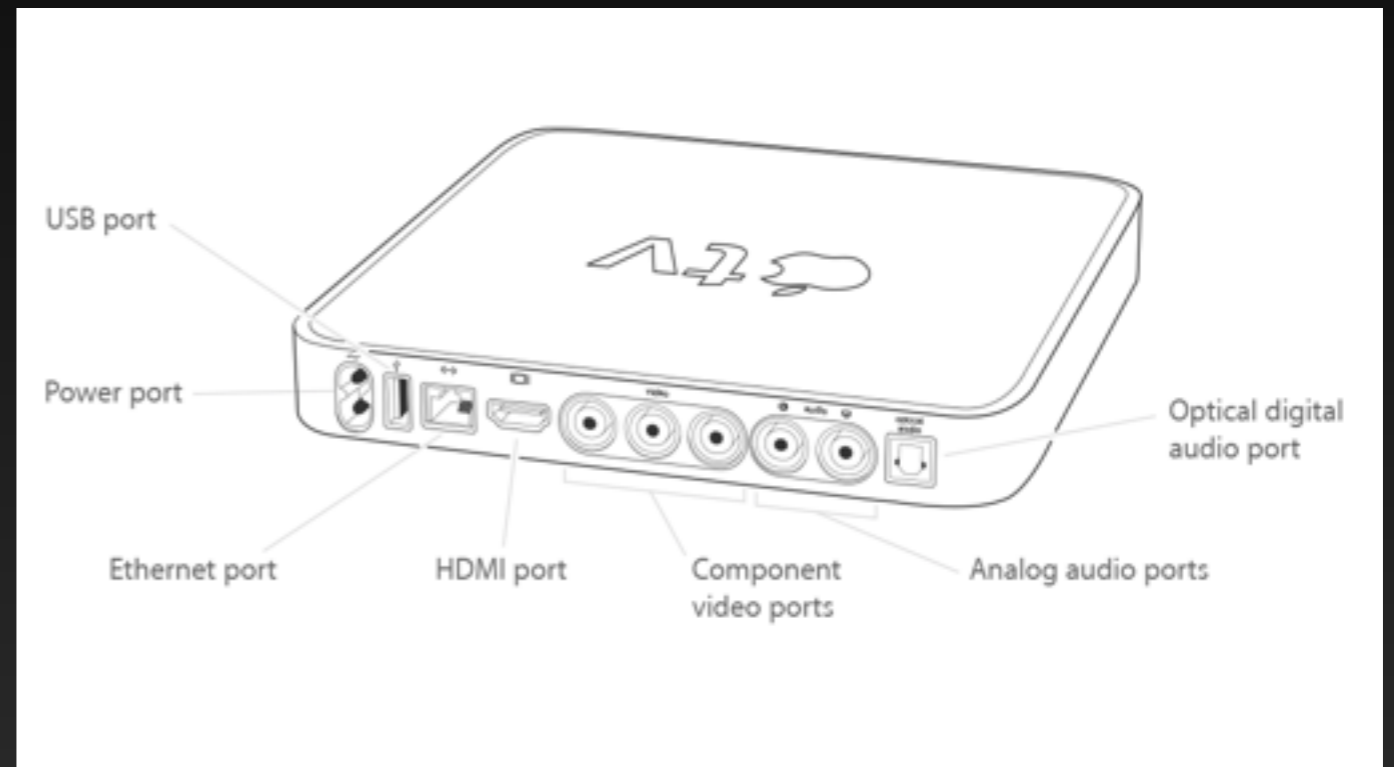

Apple TV (1st generation)

- HDMI and component video (480p or 720p)
- 10/100BASE-T Ethernet
- Wi-Fi (802.11b/g/n)
- Optical and RCA stereo audio
- IR receiver
- USB 2.0 (for service and support)

Identify Your Apple TV