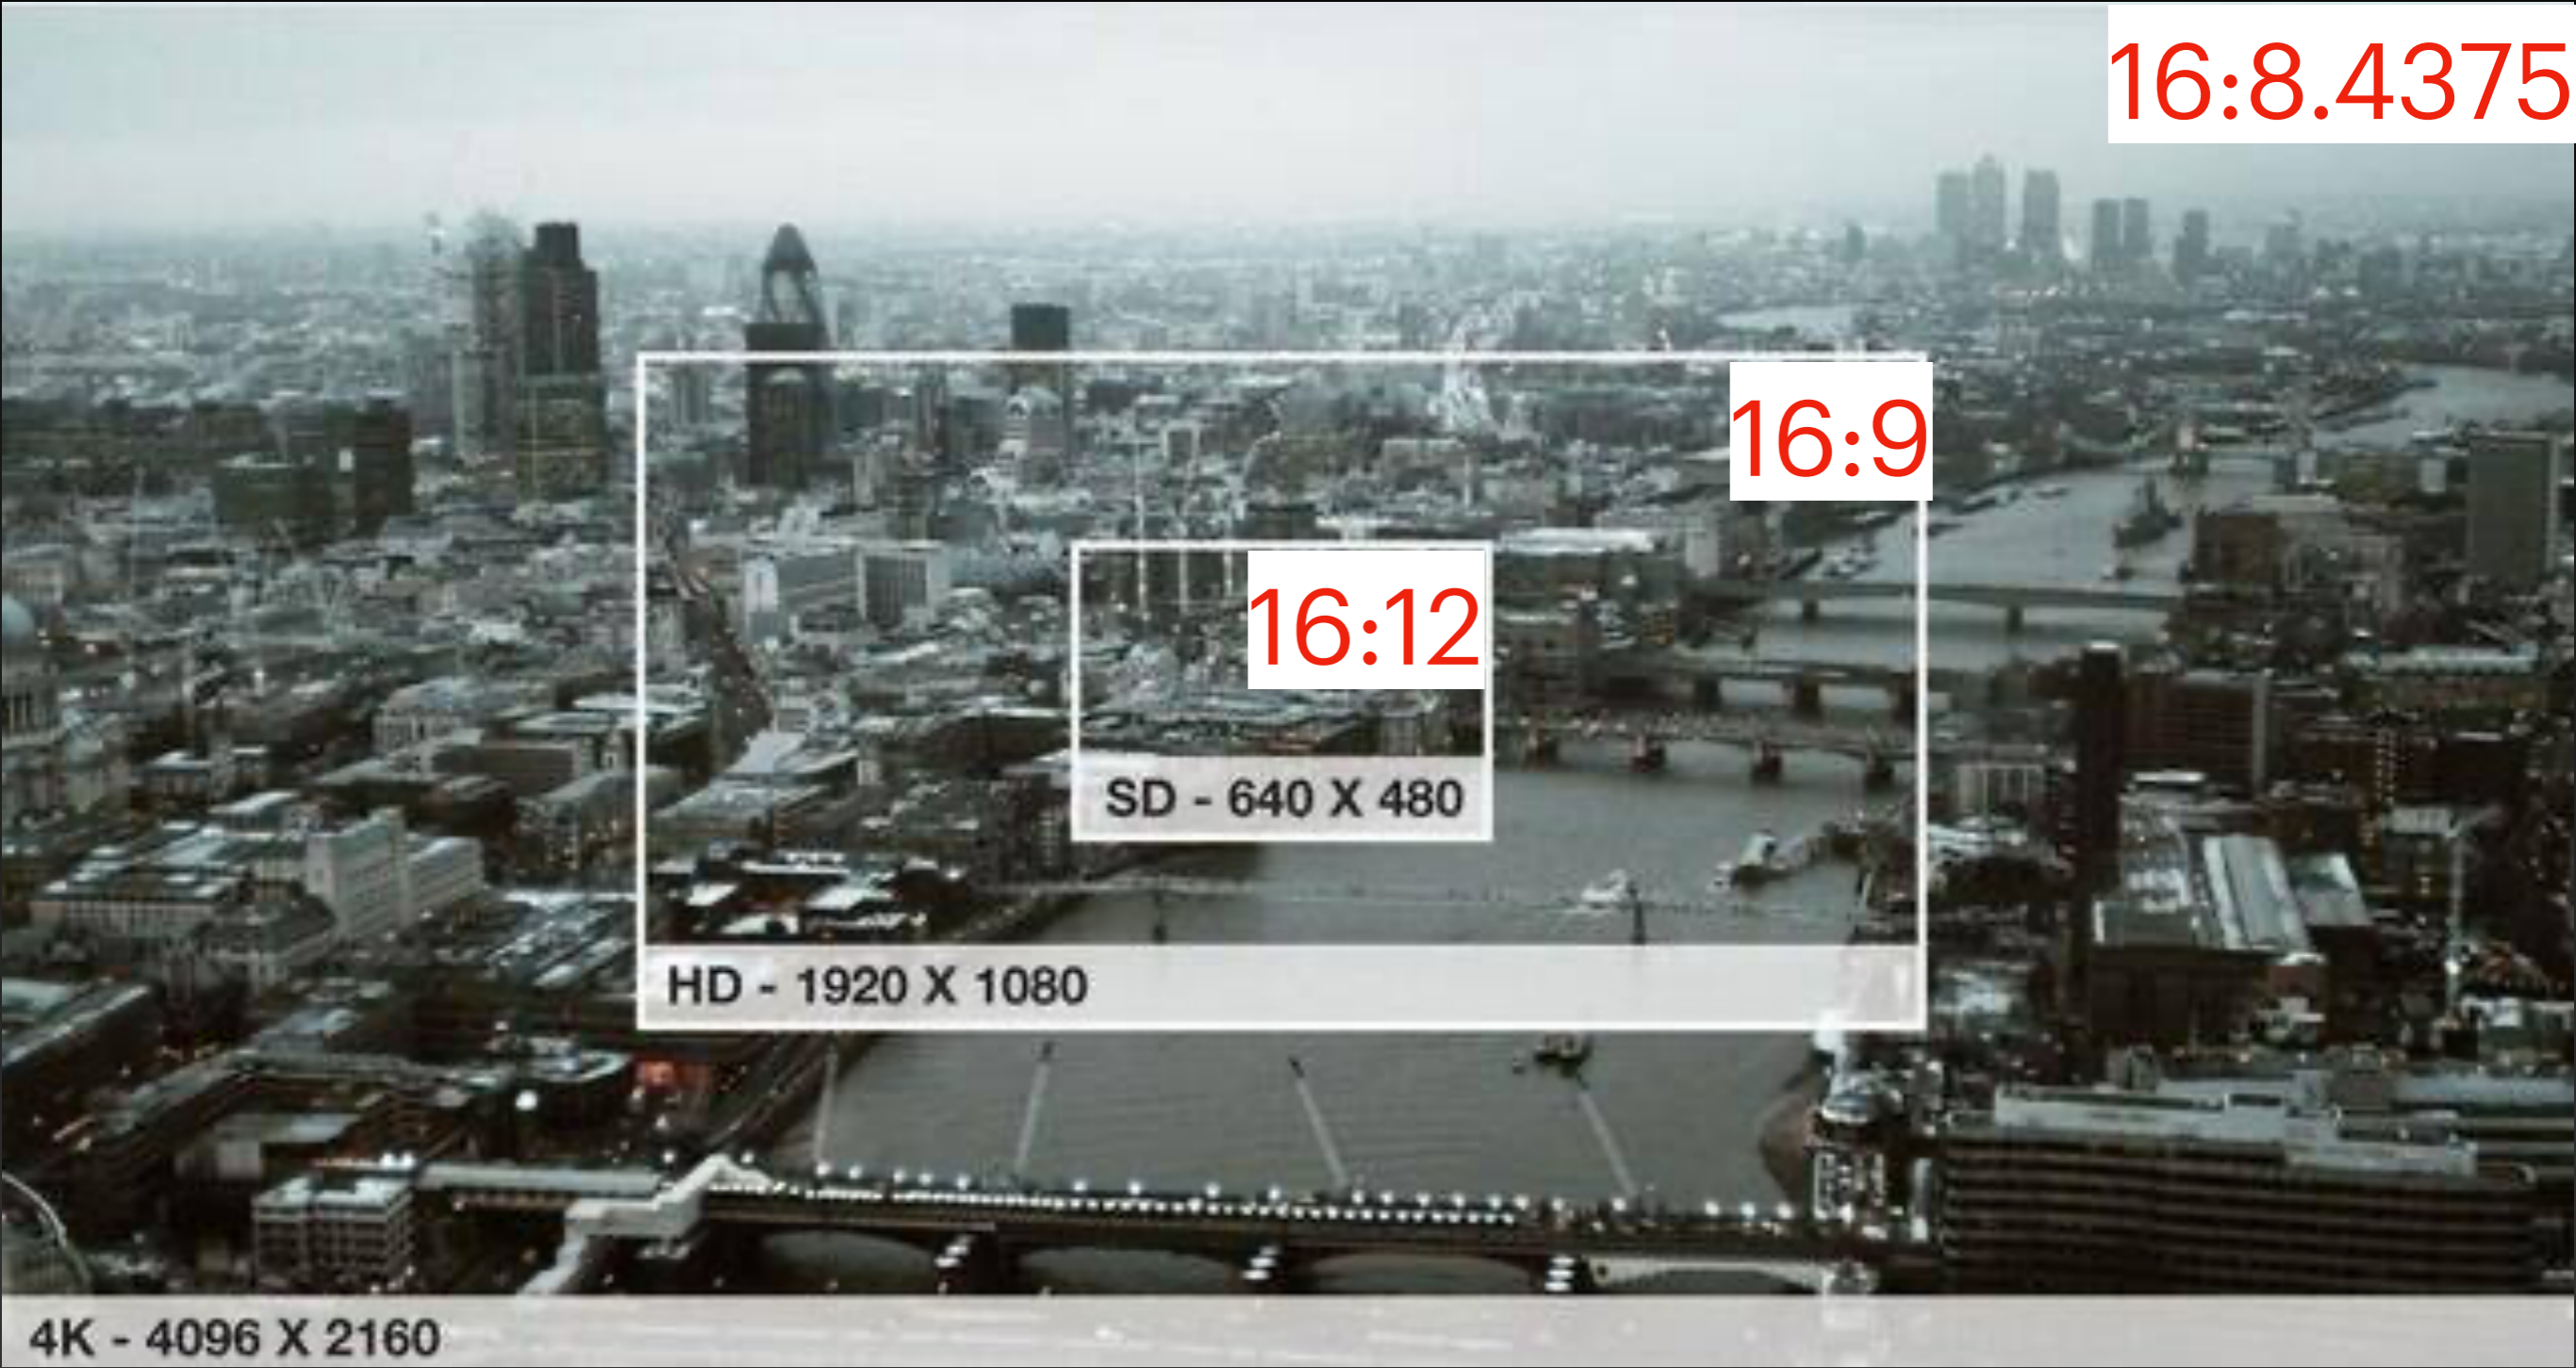

Full HD means 1920 x 1080 resolution.

Ultra HD is usually 3840 x 2160 resolution.

4K is a resolution of 4096 x 3112.

(The Apple TV4K2 is 4096 x 2160)

The Basics

Full HD means 1920 x 1080 resolution.

Ultra HD is usually 3840 x 2160 resolution.

4K is a resolution of 4096 x 3112.

High Dynamic Range (HDR) - tonal quality

Tonal Quality

Resolution

SD - 640 X 480

HD - 1920 X 1080

4K - 4096 X 2160

Aspect Ratio

16:8.4375

16:9

16:12

SD - 640 X 480

HD - 1920 X 1080

4K - 4096 X 2160

Widescreen Movies

16:8.4375

16:9

16:12

SD - 640 X 480

HD - 1920 X 1080

4K - 4096 X 2160

Widescreen movies made after 1970 are 2.39:1 or 16:6.6945

Apple TV

Comparison